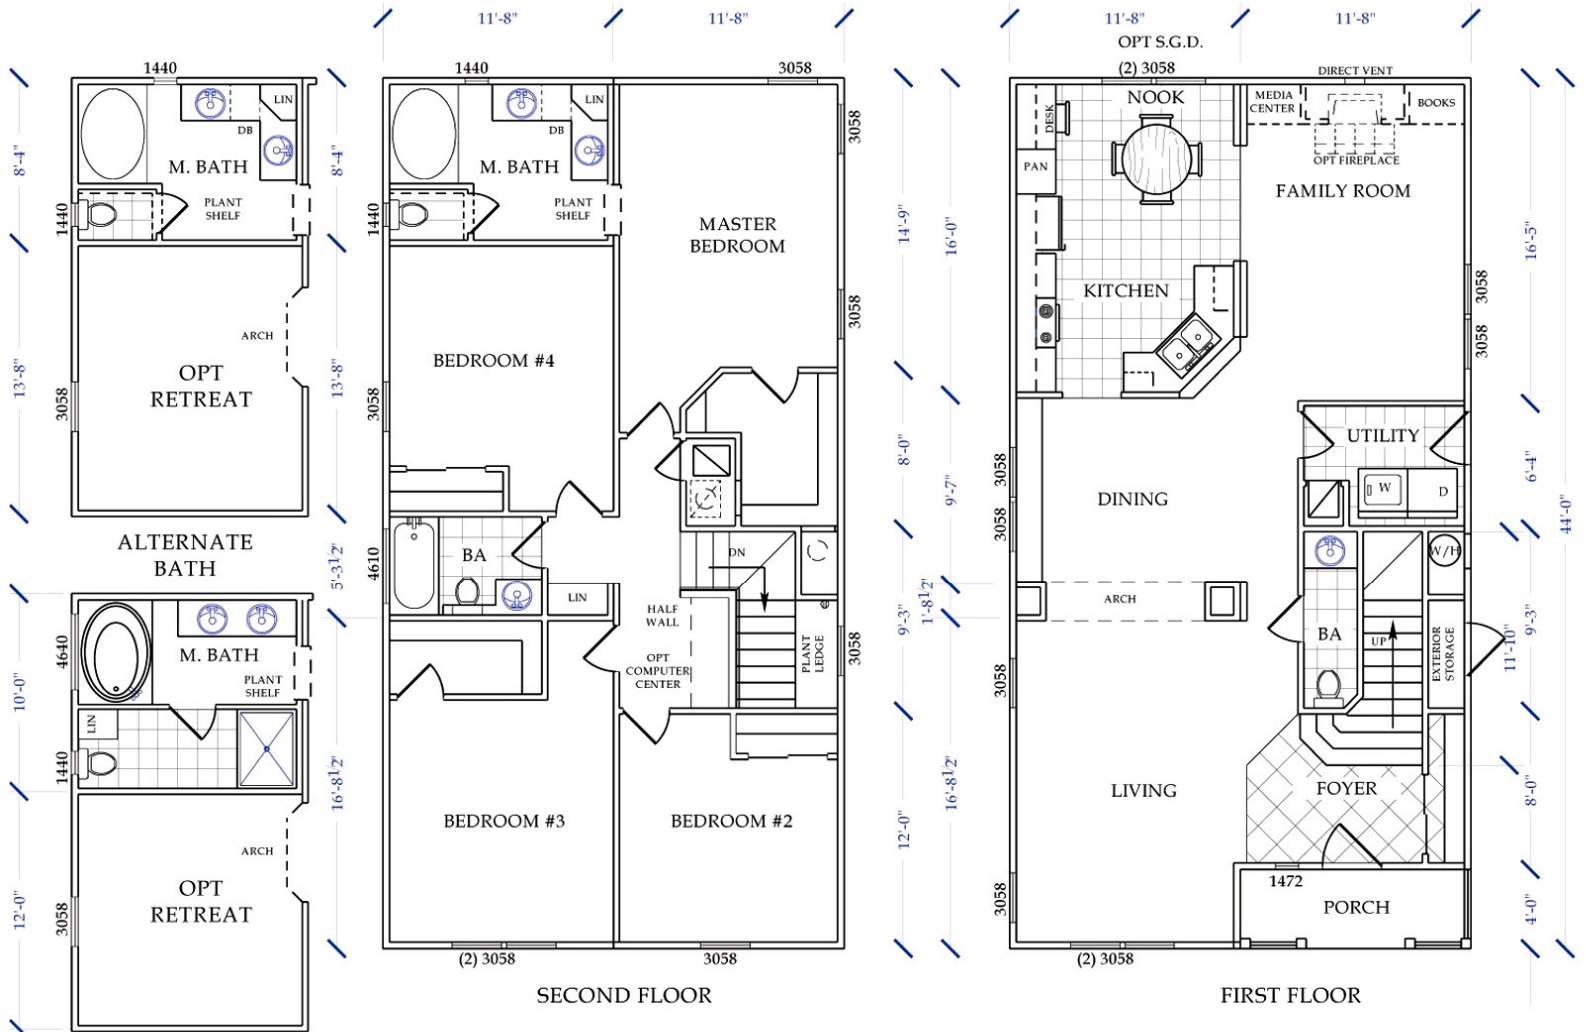

QUALITY WHOLESALERS HOMES

www.qwhomes.com

“Top Quality Homes at Guaranteed Lowest Price!”

Crest View Model 08-3444X

4 Bedrooms 2 Baths 2,006 Square Feet